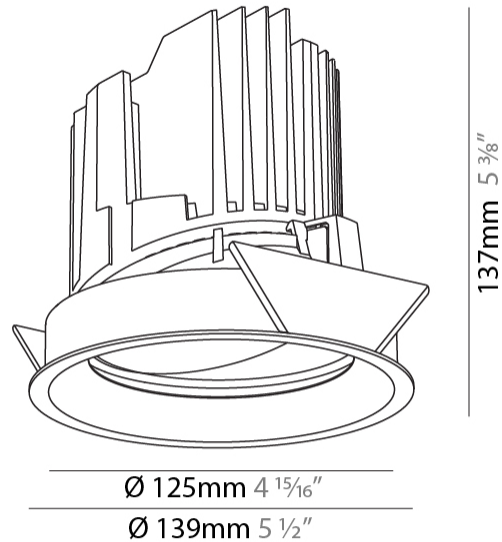

GENERAL

Series: Bioniq
Subseries: Bioniq Round Adjustable
Brand: Prolicht
Division: Architectural
Mounting Type: Recessed
Mounting Location: Ceiling
Subcategory: Downlight

PHYSICAL

Shape: Round
Diameter (mm): 139
Diameter (in): 5 1/2
Height (mm): 137
Height (in): 5 3/8
Ceiling Thickness (mm): 10 / 12.5 / 15
Ceiling Thickness (in): 3/8 or 1/2 or 9/16
Min. Recessing Depth (mm): 150
Min. Recessing Depth (in): 5 7/8
Light Distribution: Adjustable / Downlight
Weight (kg): 0.853
Weight (lbs): 1.88
Fixture Finish: SSR / BKV / CWI / CRY / HAB / UFT / ITA / RUA / FTG / MYG / LOD / PUS / FRO / FUP / KIA / POP / BLS / SPG / MEY / GOH / GUM / CHC / COM / ABZ / JAG / OBR / MOS / ROR
Fixture Material: Aluminum Die Cast
Cut-out Measurements: 130mm / 5 1/8"

LED

Number of LEDs: 1
Color Temperature (°K): 2700 / 3000 / 3500 / 4000
Max. Delivered Lumen (lm): 1180 / 1930 / 2029 / 2070
Nominal Lumen (lm): 3210 / 3290 / 3459 / 3530
CRI: >90 CRI
Lamp Life (hrs): 50000

OPTICAL

Reflector: 10 / 18 / 36
Adjustability: Rotational 355°, Tilt 30°

RATINGS AND CERTIFICATIONS

Certified By: Certified for North American Standards
IP rating: IP54

BIONIQ ROUND ADJUSTABLE RECESSED

A35242-