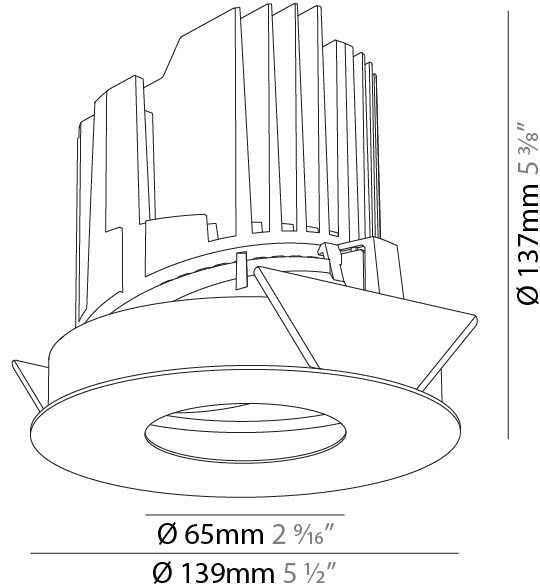

GENERAL

Series: Bioniq
Subseries: Bioniq Round Adjustable
Brand: Prolicht
Division: Architectural
Mounting Type: Recessed
Mounting Location: Ceiling
Subcategory: Downlight

PHYSICAL

Shape: Round
Diameter (mm): 139
Diameter (in): 5 1/2
Height (mm): 137
Height (in): 5 3/8
Ceiling Thickness (mm): 10 / 12.5 / 15
Ceiling Thickness (in): 3/8 or 1/2 or 9/16
Min. Recessing Depth (mm): 150
Min. Recessing Depth (in): 5 7/8
Light Distribution: Adjustable / Downlight
Weight (kg): 0.853
Weight (lbs): 1.88
Fixture Finish: SSR / BKV / CWI / CRY / HAB / UFT / ITA / RUA / FTG / MYG / LOD / PUS / FRO / FUP / KIA / POP / BLS / SPG / MEY / GOH / GUM / CHC / COM / ABZ / JAG / OBR / MOS / ROR
Fixture Material: Aluminum Die Cast
Cut-out Measurements: 130mm / 5 1/8"

GENERAL

Series: Bioniq
Subseries: Bioniq Round Wallwash
Brand: Prolicht
Division: Architectural
Mounting Type: Recessed
Mounting Location: Ceiling
Subcategory: Downlight

PHYSICAL

Shape: Round
Diameter (mm): 139
Diameter (in): 5 1/2
Height (mm): 137
Height (in): 5 3/8
Ceiling Thickness (mm): 10 / 12.5 / 15 / 25
Ceiling Thickness (in): 3/8 or 1/2 or 9/16
Min. Recessing Depth (mm): 150
Min. Recessing Depth (in): 5 7/8
Light Distribution: Adjustable / Asymmetric
Weight (kg): 0.865
Weight (lbs): 1.9
Fixture Finish: SSR / BKV / CWI / CRY / HAB / UFT / ITA / RUA / FTG / MYG / LOD / PUS / FRO / FUP / KIA / POP / BLS / SPG / MEY / GOH / GUM / CHC / COM / ABZ / JAG / OBR / MOS / ROR
Fixture Material: Aluminum Die Cast
Cut-out Measurements: 130mm / 5 1/8"

OPTICAL

Reflector°: 20 / 25 / 40
Adjustability: Fixed

RATINGS AND CERTIFICATIONS

Certified By: Certified for North American Standards
IP rating: IP20

	130mm 5 1/8"	150mm 5 7/8"	10 15mm 3/8" 9/16"	30°	355°	
A						